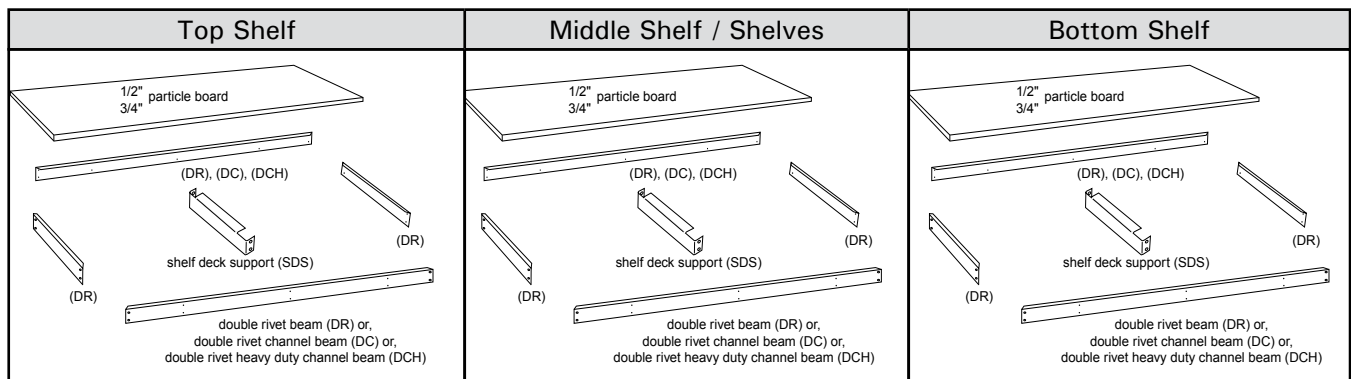

MH-USA

SERIES 200B BULK STORAGE SHELVING

Additional
Heights
Available!

- No Nuts, Bolts or Shelf Clips
- 14 Gauge Post
- Accessible from all four sides
- Shelves are adjustable every 1 1/2"
- Available with or without Particle Board Decking
- Gray powder coated finish

Model Number Code: **B3-7218-84WHCR**

Series 200B _____
 Number of Shelves _____
 Shelf Width in Inches _____
 Shelf Depth in Inches _____
 Unit Height in Inches _____
 Particle Board Decking Included _____
 Shelf Deck Support Included (1 per Shelf) _____
 Channel Beam _____
 Heavy Duty Channel Beam,
 1 7/8" x 1 7/8" Heavy Duty Post,
 3/4" Particle Board Decking _____

Boltless Shelving

SERIES 200B SHELF ILLUSTRATION

This high capacity shelving utilizes Double Rivet Beams to increase capacities and allow for wide span applications. These units are manufactured from heavy duty steel and feature the Series 200 boltless design which provides for easy installation without nuts, bolts or shelf clips. Shelves are accessible from all four sides and can be adjusted every 1^{1/2}". These units are available with or without particle board decking. Units priced at 7' tall. Other heights available for immediate shipment. Units come standard with 3 adjustable shelves. Extra shelves available separately. Finish: Powder Coated Gray