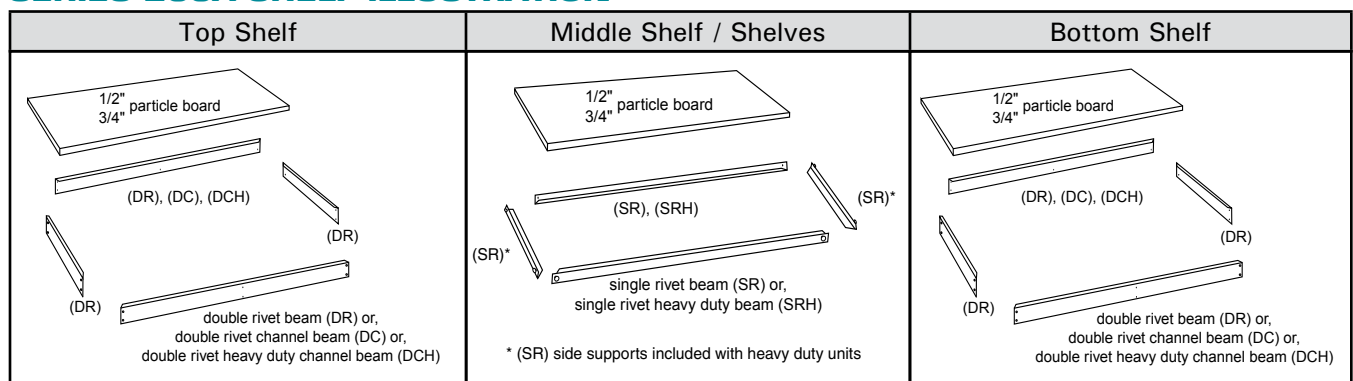

Boltless Shelving

SERIES 200B SHELF ILLUSTRATION

This high capacity shelving utilizes Double Rivet Beams to increase capacities and allow for wide span applications. These units are manufactured from heavy duty steel and feature the Series 200 boltless design which provides for easy installation without nuts, bolts or shelf clips. Shelves are accessible from all four sides and can be adjusted every 1^{1/2}". These units are available with or without particle board decking. Units priced at 7' tall. Other heights available for immediate shipment. Units come standard with 3 adjustable shelves. Extra shelves available separately. Finish: Powder Coated Gray

SERIES 200A LOW PROFILE SHELVING

- No Nuts, Bolts or Shelf Clips
- 14 Gauge Post
- Accessible from all four sides
- Shelves are adjustable every 1 1/2"
- Available with or without Particle Board Decking
- Gray powder coated finish

Boltless Shelving

SERIES 200A SHELF ILLUSTRATION

This durable shelving utilizes low profile Single Rivet Beams to maximize available storage space. Manufactured from heavy duty steel, these units feature the Series 200 boltless design which provides for easy installation without nuts, bolts or shelf clips. Shelves can be adjusted every 1 1/2" and are all accessible from all four sides. Standard height 7'. Other heights available. Standard duty shelving utilizes 1/2" Industrial Grade particle board decking. Heavy duty shelving utilizes 3/4" particle board decking. Available with or without particle board decking. Finish: Powder Coated Gray.